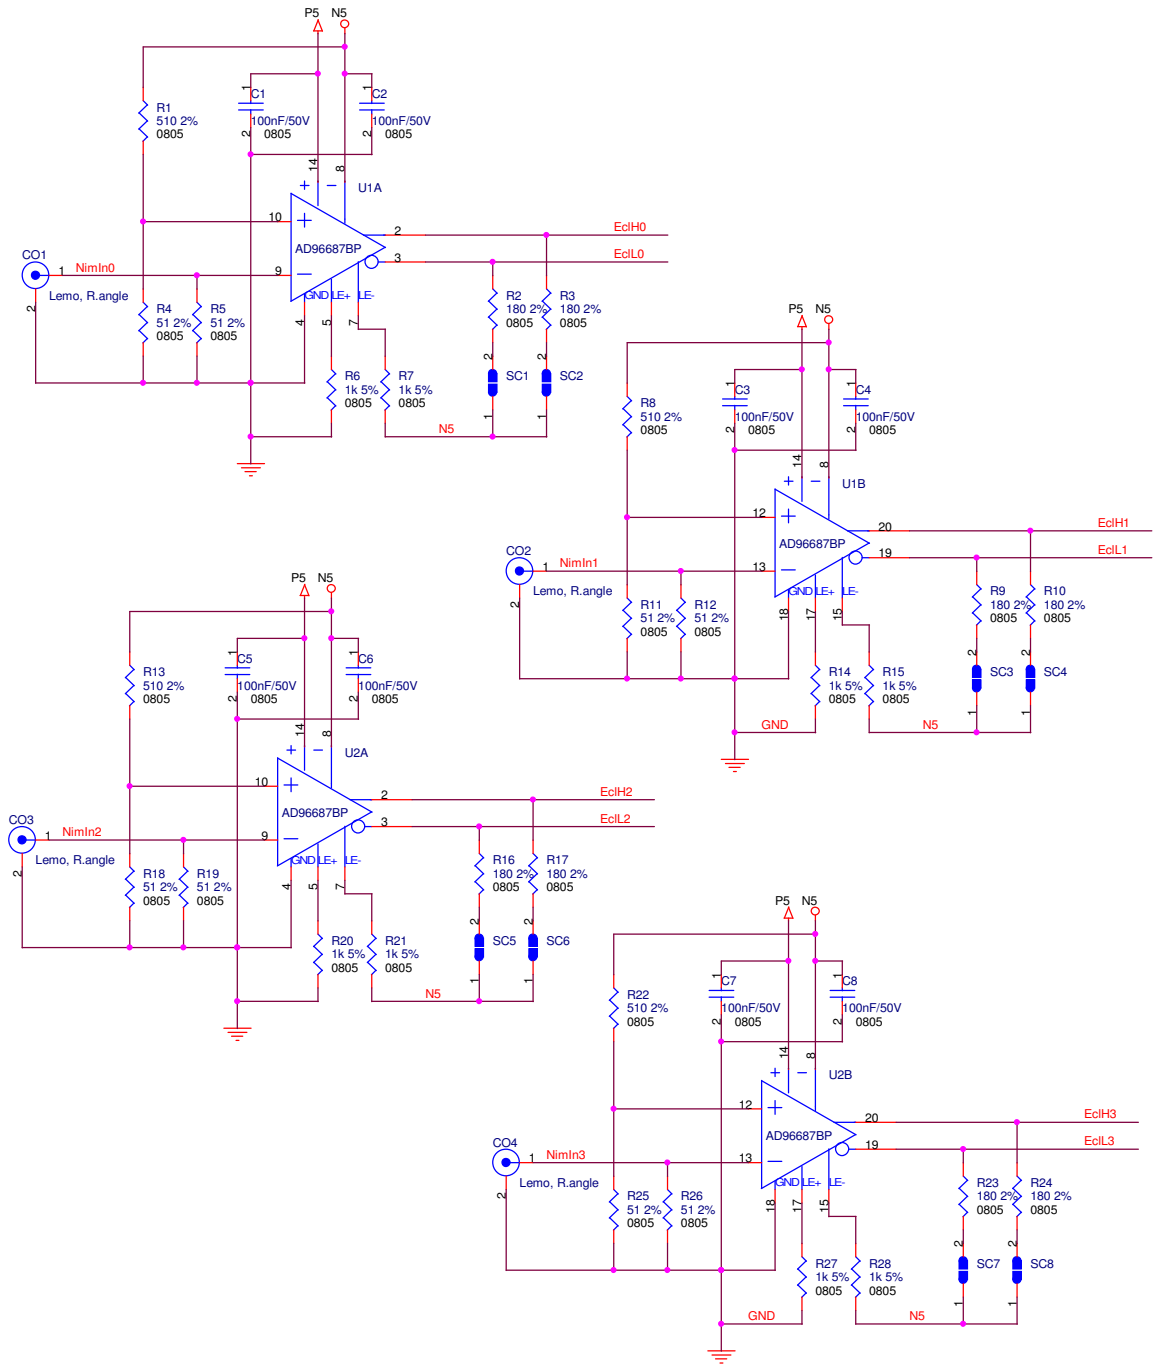

CON_96_VME

CON_96_VME

CON_96_VME

Title		
GPS2VME: Altera, GPS-Interface		
Size	Document Number	Rev
A3	<Doc>	1.0
Date:	Thursday, November 07, 2002	Sheet 1 of 1