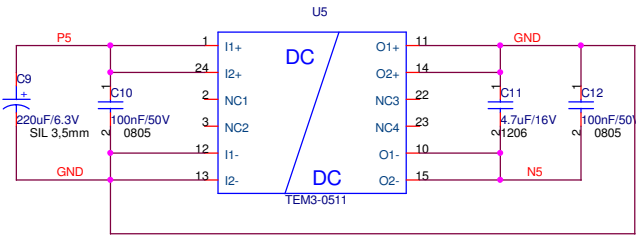

CON_96_VME

CON_96_VME

CON_96_VME

Title		
GPS2VME: Altera, GPS-Interface		
Size	Document Number	Rev
A3	<Doc>	1.0
Date:	Thursday, November 07, 2002	Sheet 1 of 1